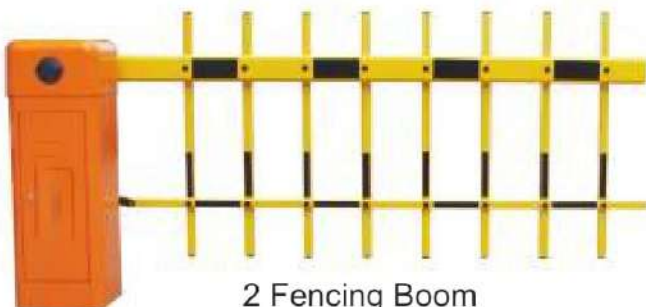

Left Installed

Right Installed

High Speed Barrier
3 Meter / 0.9 Sec
for Toll Plaza Gate

90 Deg Folding

180 Deg Folding

Boom Stand

ANTI Crash Barrier
with Metal Double Boom

LED Boom

2 Fencing Boom

Vehicle Loop Detector

Barrier Motor